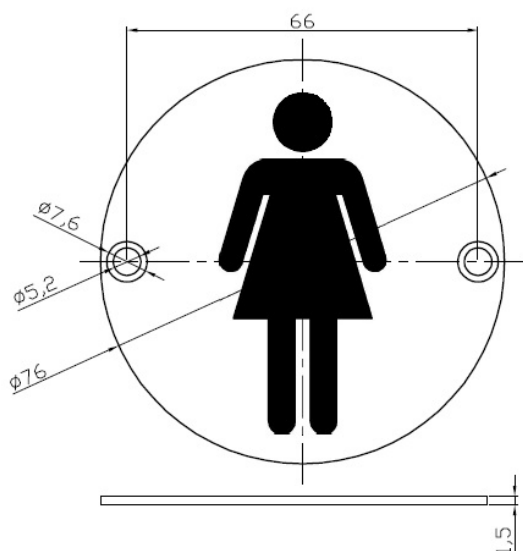

PRODUCT SHEET

Description:

Toilet Sign "Female", $\varnothing 76 \times 1,5$ mm, Screw-On, SS201 Brushed, W/ $\varnothing 3,5 \times 20$ mm Screws

Item number:

22.23.261-0

Units	Box	Carton	HS Code	Barcode
Pcs.	20	200	8302490099	 5704866462273